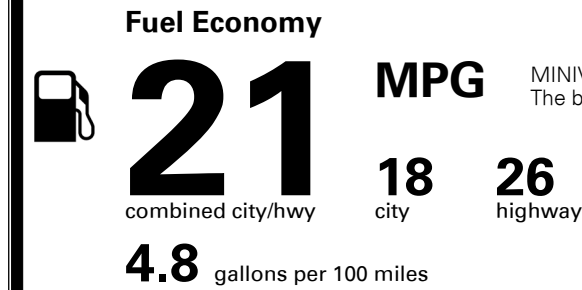

EPA DOT Fuel Economy and Environment