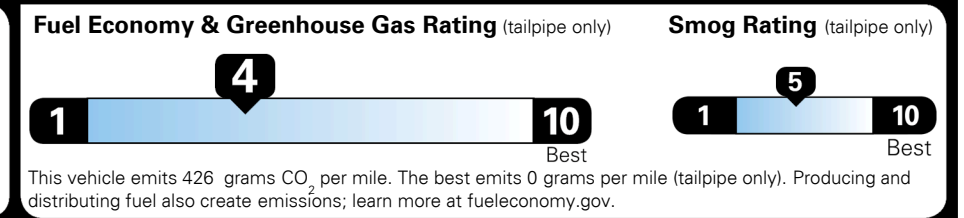

EPA DOT Fuel Economy and Environment

Gasoline Vehicle

You spend
\$3,000
 more in fuel costs
 over 5 years
 compared to the
 average new vehicle.

Annual fuel cost
\$2,500

Actual results will vary for many reasons, including driving conditions and how you drive and maintain your vehicle. The average new vehicle gets 28 MPG and costs \$9,500 to fuel over 5 years. Cost estimates are based on 15,000 miles per year at \$ 3.50 per gallon. MPGe is miles per gasoline gallon equivalent. Vehicle emissions are a significant cause of climate change and smog.