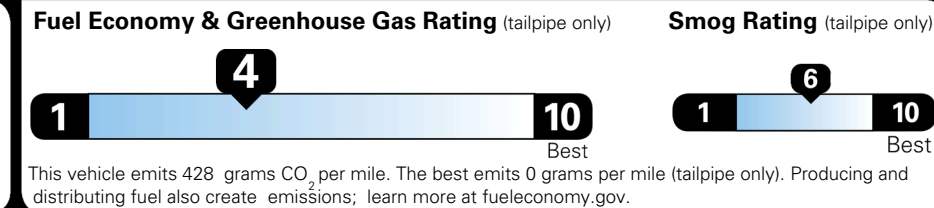

Gasoline Vehicle

You spend $3,250 more in fuel costs over 5 years compared to the average new vehicle.

Annual fuel cost $2,350