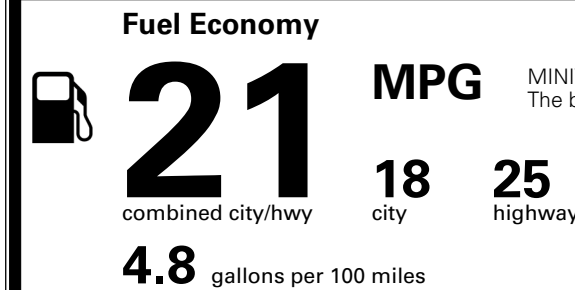

MSRP INCLUDING OPTIONS \$ 48,780.00

INLAND FREIGHT AND HANDLING \$ 1,545.00

TOTAL MANUFACTURER'S SUGGESTED RETAIL PRICE ▶ \$ 50,325.00

TOTAL ADDITIONAL WEIGHT: 12.2

EPA DOT Fuel Economy and Environment

Gasoline Vehicle