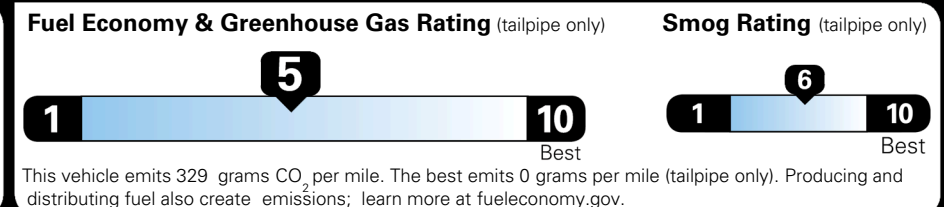

EPA DOT Fuel Economy and Environment

Gasoline Vehicle

You spend \$750 more in fuel costs over 5 years compared to the average new vehicle.

Annual fuel cost \$1,850

Actual results will vary for many reasons, including driving conditions and how you drive and maintain your vehicle. The average new vehicle gets 29 MPG and costs \$8,500 to fuel over 5 years. Cost estimates are based on 15,000 miles per year at \$ 3.30 per gallon. MPGe is miles per gasoline gallon equivalent. Vehicle emissions are a significant cause of climate change and smog.