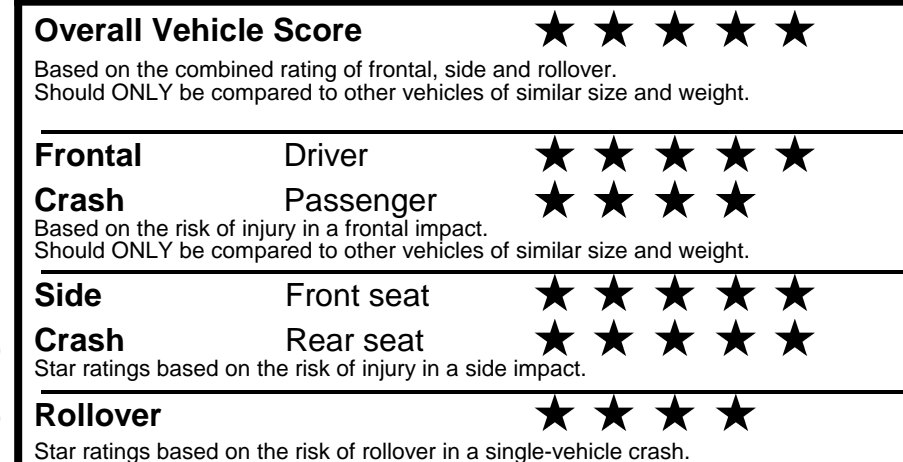

GOVERNMENT 5-STAR SAFETY RATINGS

Star ratings range from 1 to 5 stars (★★★★★) with 5 being the highest. Source: National Highway Traffic Safety Administration (NHTSA). www.safercar.gov or 1-888-327-4236

Manufacturer's suggested retail price includes Manufacturer's recommended pre-delivery service. License and title fees, state and local taxes and other dealer installed options and accessories are not included in the manufacturer's suggested retail price.

PARTS CONTENT INFORMATION

FOR VEHICLES IN THIS CAR LINE U.S./CANADIAN PARTS CONTENT: 0 %

MAJOR SOURCES OF FOREIGN PARTS: KOREA: 90%

NOTE: PARTS CONTENT DOES NOT INCLUDE FINAL ASSEMBLY, DISTRIBUTION, OR OTHER NON-PARTS COSTS.

FOR THIS VEHICLE FINAL ASSEMBLY POINT: HWASUNG, KOREA

COUNTRY OF ORIGIN ENGINE (MOTOR): KOREA
TRANSMISSION: KOREA