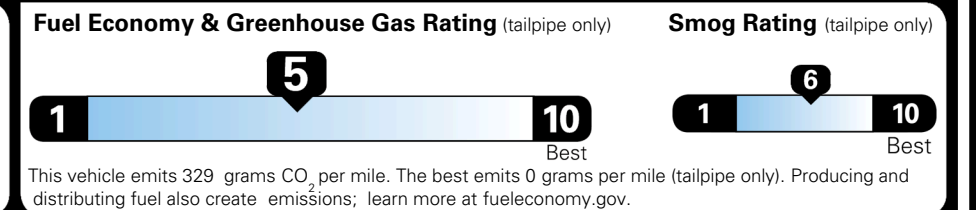

\$ 32,380.00

TOTAL ADDITIONAL WEIGHT: 8.7

EPA DOT Fuel Economy and Environment

Gasoline Vehicle

You spend \$750 more in fuel costs over 5 years compared to the average new vehicle.

Annual fuel cost \$1,850