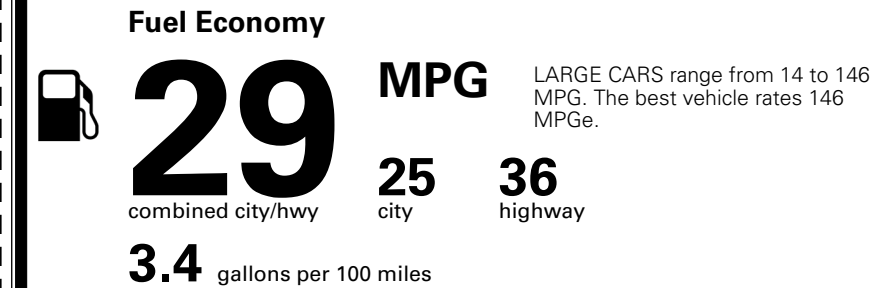

MSRP INCLUDING OPTIONS \$ 32,030.00

INLAND FREIGHT AND HANDLING \$ 1,245.00

TOTAL MANUFACTURER'S SUGGESTED RETAIL PRICE ▶

\$ 33,275.00

TOTAL ADDITIONAL WEIGHT: 8.7

EPA DOT Fuel Economy and Environment

Gasoline Vehicle