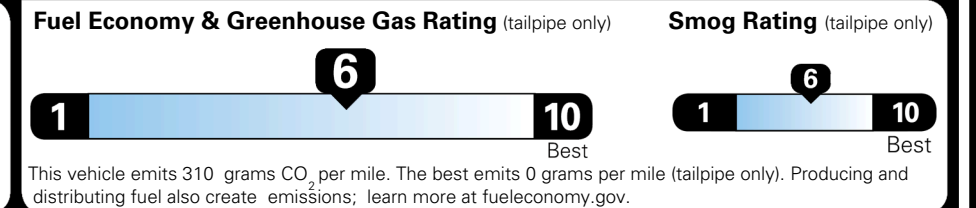

Actual results will vary for many reasons, including driving conditions and how you drive and maintain your vehicle. The average new vehicle gets 29 MPG and costs $8,500 to fuel over 5 years. Cost estimates are based on 15,000 miles per year at $ 3.30 per gallon. MPGe is miles per gasoline gallon equivalent. Vehicle emissions are a significant cause of climate change and smog.

fueleconomy.gov

Calculate personalized estimates and compare vehicles

GOVERNMENT 5-STAR SAFETY RATINGS

Overall Vehicle Score ★★★★★

Based on the combined rating of frontal, side and rollover. Should ONLY be compared to other vehicles of similar size and weight.

Frontal Driver ★★★★★

Crash Passenger ★★★★★

Based on the risk of injury in a frontal impact. Should ONLY be compared to other vehicles of similar size and weight.

Side Front seat ★★★★★

Crash Rear seat ★★★★★

Star ratings based on the risk of injury in a side impact.

Rollover ★★★★★

Star ratings based on the risk of rollover in a single-vehicle crash.

Star ratings range from 1 to 5 stars (★★★★★) with 5 being the highest.

Source: National Highway Traffic Safety Administration (NHTSA).

www.safercar.gov or 1-888-327-4236

Manufacturer's suggested retail price includes Manufacturer's recommended pre-delivery service. License and title fees, state and local taxes and other dealer installed options and accessories are not included in the manufacturer's suggested retail price.

PARTS CONTENT INFORMATION

FOR VEHICLES IN THIS CAR LINE U.S./CANADIAN PARTS CONTENT: 0 %

MAJOR SOURCES OF FOREIGN PARTS: KOREA: 90%

NOTE: PARTS CONTENT DOES NOT INCLUDE FINAL ASSEMBLY, DISTRIBUTION, OR OTHER NON-PARTS COSTS.

FOR THIS VEHICLE FINAL ASSEMBLY POINT: HWASUNG, KOREA

COUNTRY OF ORIGIN ENGINE (MOTOR): KOREA

TRANSMISSION: KOREA

*Additional terms and conditions apply.

**Kia Connect may be currently unavailable for some Model Year 2022 and newer vehicles sold or purchased in Massachusetts; please see owners.kia.com for more information.

NOTE: When you purchase this vehicle, Kia America, Inc. collects personal information you provide to the dealership. For information on our collection and use of personal information and your rights, please see our Privacy Policy on www.kia.com.