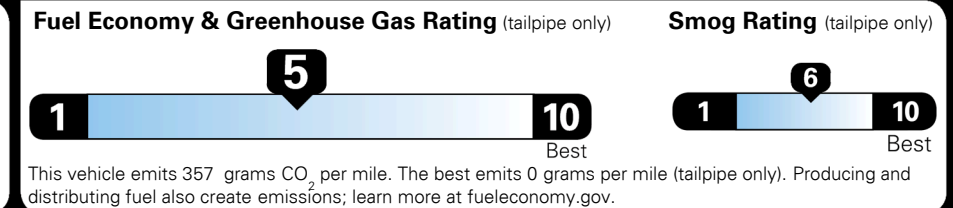

TOTAL ADDITIONAL WEIGHT: 8.0

EPA DOT Fuel Economy and Environment

Gasoline Vehicle

You spend \$1,500 more in fuel costs over 5 years compared to the average new vehicle.

Annual fuel cost \$2,000

Actual results will vary for many reasons, including driving conditions and how you drive and maintain your vehicle. The average new vehicle gets 29 MPG and costs \$8,500 to fuel over 5 years. Cost estimates are based on 15,000 miles per year at \$ 3.30 per gallon. MPGe is miles per gasoline gallon equivalent. Vehicle emissions are a significant cause of climate change and smog.