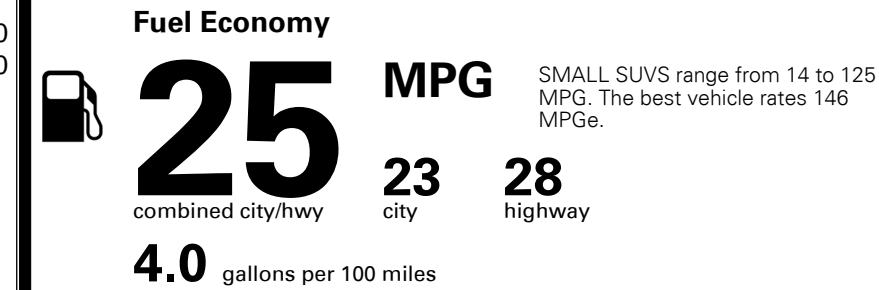

MSRP INCLUDING OPTIONS

\$ 37,700.00

INLAND FREIGHT AND HANDLING

\$ 1,445.00

TOTAL MANUFACTURER'S SUGGESTED RETAIL PRICE ▶

\$ 39,145.00

*Additional terms and conditions apply.
 **Kia Connect may be currently unavailable for some Model Year 2022 and newer vehicles sold or purchased in Massachusetts; please see owners.kia.com for more information.
 NOTE: When you purchase this vehicle, Kia America, Inc. collects personal information you provide to the dealership. For information on our collection and use of personal information and your rights, please see our Privacy Policy on www.kia.com.

TOTAL ADDITIONAL WEIGHT: 8.0

EPA DOT Fuel Economy and Environment

Gasoline Vehicle

You spend \$1,500 more in fuel costs over 5 years compared to the average new vehicle.

Annual fuel cost \$2,000

Actual results will vary for many reasons, including driving conditions and how you drive and maintain your vehicle. The average new vehicle gets 29 MPG and costs \$8,500 to fuel over 5 years. Cost estimates are based on 15,000 miles per year at \$ 3.30 per gallon. MPGe is miles per gasoline gallon equivalent. Vehicle emissions are a significant cause of climate change and smog.