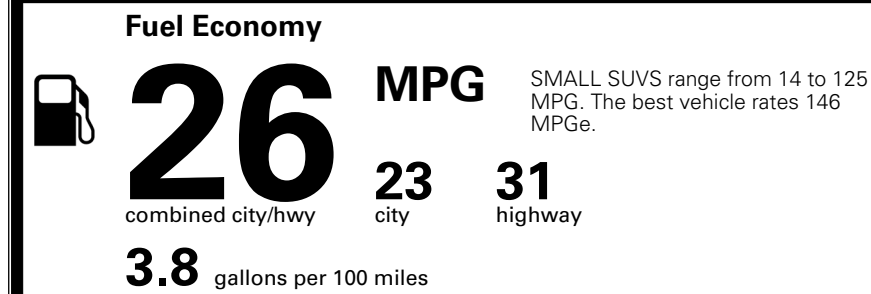

TOTAL ADDITIONAL WEIGHT: 8.0

EPA DOT Fuel Economy and Environment

Gasoline Vehicle

You spend \$1,000 more in fuel costs over 5 years compared to the average new vehicle.

Annual fuel cost \$1,900

Actual results will vary for many reasons, including driving conditions and how you drive and maintain your vehicle. The average new vehicle gets 29 MPG and costs \$8,500 to fuel over 5 years. Cost estimates are based on 15,000 miles per year at \$ 3.30 per gallon. MPGe is miles per gasoline gallon equivalent. Vehicle emissions are a significant cause of climate change and smog.