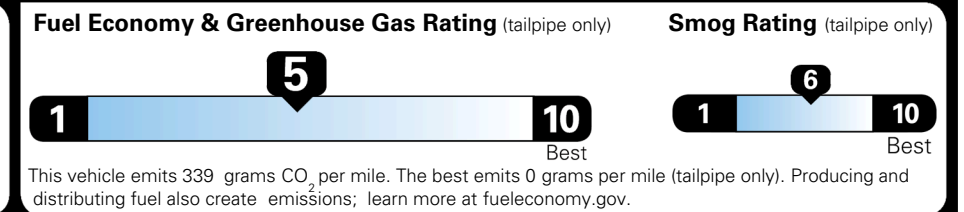

TOTAL ADDITIONAL WEIGHT: 8.0

EPA DOT Fuel Economy and Environment

Gasoline Vehicle

You spend \$1,000 more in fuel costs over 5 years compared to the average new vehicle.

Annual fuel cost \$1,900

Actual results will vary for many reasons, including driving conditions and how you drive and maintain your vehicle. The average new vehicle gets 29 MPG and costs \$8,500 to fuel over 5 years. Cost estimates are based on 15,000 miles per year at \$ 3.30 per gallon. MPGe is miles per gasoline gallon equivalent. Vehicle emissions are a significant cause of climate change and smog.