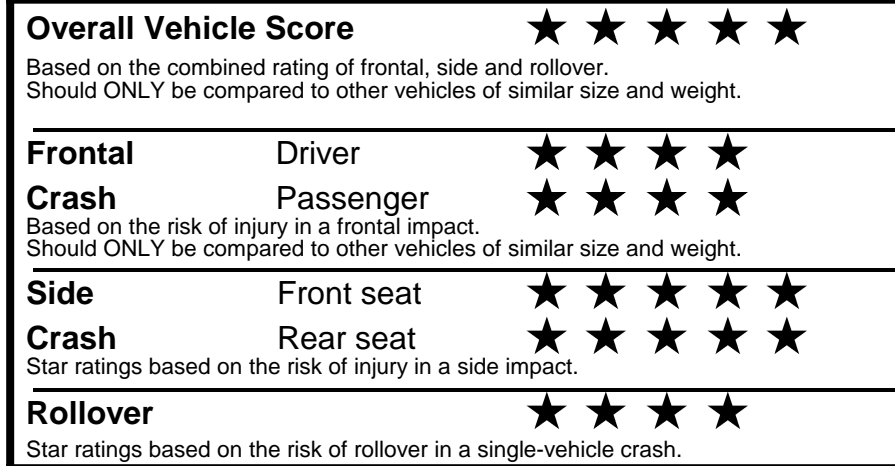

fueleconomy.gov

Calculate personalized estimates and compare vehicles

GOVERNMENT 5-STAR SAFETY RATINGS

Star ratings range from 1 to 5 stars (★★★★★) with 5 being the highest. Source: National Highway Traffic Safety Administration (NHTSA).
www.safercar.gov or 1-888-327-4236