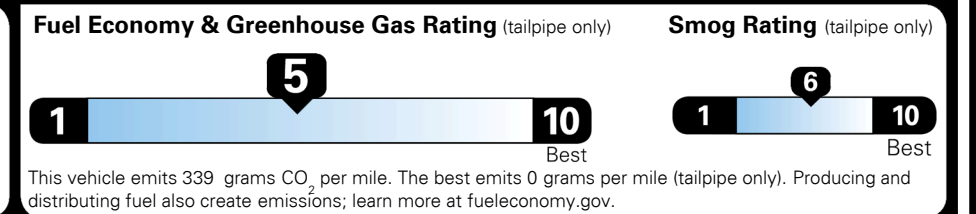

TOTAL ADDITIONAL WEIGHT: 8.0

EPA DOT Fuel Economy and Environment

Gasoline Vehicle

You spend \$500 more in fuel costs over 5 years compared to the average new vehicle.

Annual fuel cost \$2,000

Actual results will vary for many reasons, including driving conditions and how you drive and maintain your vehicle. The average new vehicle gets 28 MPG and costs \$9,500 to fuel over 5 years. Cost estimates are based on 15,000 miles per year at \$ 3.50 per gallon. MPGe is miles per gasoline gallon equivalent. Vehicle emissions are a significant cause of climate change and smog.