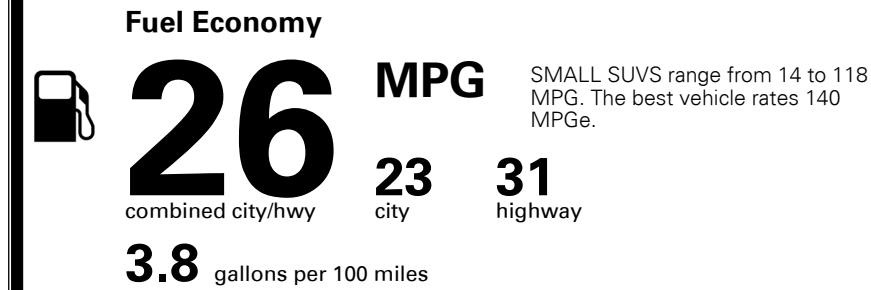

TOTAL ADDITIONAL WEIGHT: 8.0

EPA DOT Fuel Economy and Environment

Gasoline Vehicle

You spend \$500 more in fuel costs over 5 years compared to the average new vehicle.

Annual fuel cost \$2,000

Actual results will vary for many reasons, including driving conditions and how you drive and maintain your vehicle. The average new vehicle gets 28 MPG and costs \$9,500 to fuel over 5 years. Cost estimates are based on 15,000 miles per year at \$ 3.50 per gallon. MPGe is miles per gasoline gallon equivalent. Vehicle emissions are a significant cause of climate change and smog.