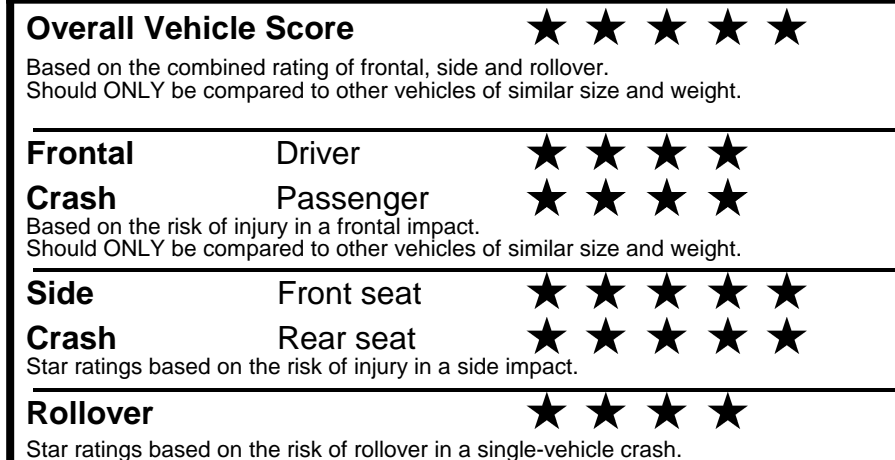

fueleconomy.gov

Calculate personalized estimates and compare vehicles

GOVERNMENT 5-STAR SAFETY RATINGS

Star ratings range from 1 to 5 stars (★★★★★) with 5 being the highest. Source: National Highway Traffic Safety Administration (NHTSA). www.safercar.gov or 1-888-327-4236