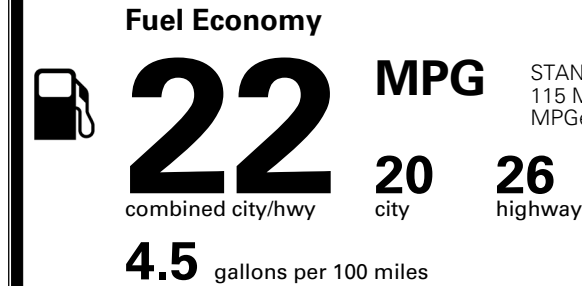

EPA DOT Fuel Economy and Environment

Gasoline Vehicle

STANDARD SUVs range from 12 to 115 MPG. The best vehicle rates 146 MPGe.

You spend
$2,750
more in fuel costs
over 5 years
compared to the
average new vehicle.

Annual fuel cost
$2,250