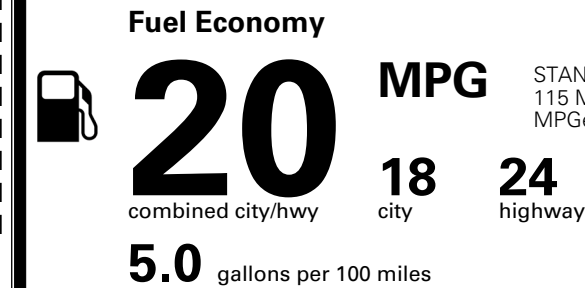

EPA DOT Fuel Economy and Environment

Gasoline Vehicle

You spend
\$3,500
 more in fuel costs
 over 5 years
 compared to the
 average new vehicle.

Annual fuel cost
\$2,300

This vehicle emits 429 grams CO₂ per mile. The best emits 0 grams per mile (tailpipe only). Producing and distributing fuel also create emissions; learn more at fueleconomy.gov.