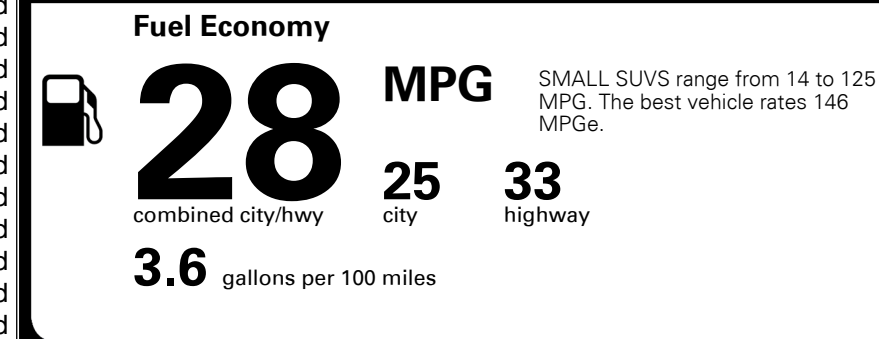

EPA DOT Fuel Economy and Environment

Gasoline Vehicle

You spend $250 more in fuel costs over 5 years compared to the average new vehicle.

Annual fuel cost $1,750