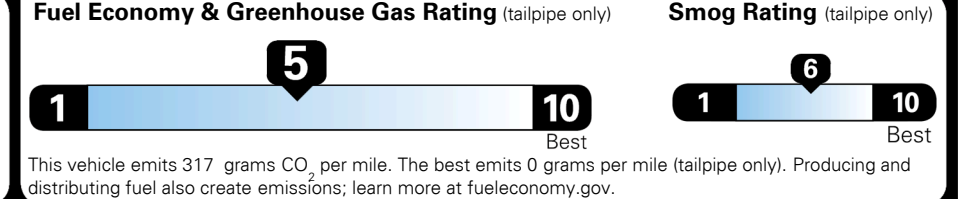

EPA DOT Fuel Economy and Environment

Gasoline Vehicle

You spend \$250 more in fuel costs over 5 years compared to the average new vehicle.

Annual fuel cost \$1,750

Actual results will vary for many reasons, including driving conditions and how you drive and maintain your vehicle. The average new vehicle gets 29 MPG and costs \$8,500 to fuel over 5 years. Cost estimates are based on 15,000 miles per year at \$ 3.30 per gallon. MPGe is miles per gasoline gallon equivalent. Vehicle emissions are a significant cause of climate change and smog.