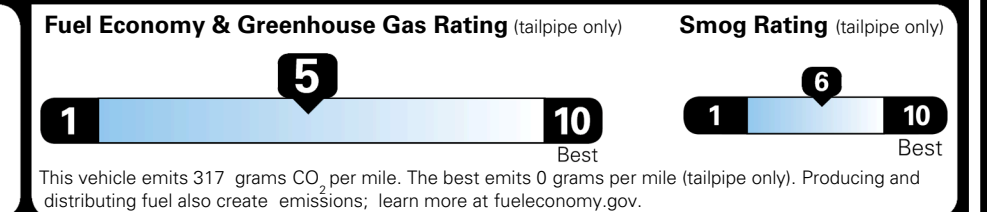

TOTAL ADDITIONAL WEIGHT: 5.6

EPA DOT Fuel Economy and Environment

Gasoline Vehicle

You spend \$250 more in fuel costs over 5 years compared to the average new vehicle.

Annual fuel cost \$1,750

Actual results will vary for many reasons, including driving conditions and how you drive and maintain your vehicle. The average new vehicle gets 29 MPG and costs \$8,500 to fuel over 5 years. Cost estimates are based on 15,000 miles per year at \$ 3.30 per gallon. MPGe is miles per gasoline gallon equivalent. Vehicle emissions are a significant cause of climate change and smog.