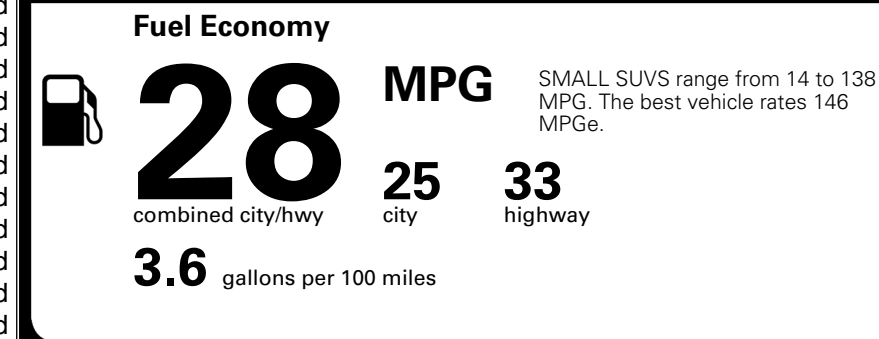

TOTAL ADDITIONAL WEIGHT: 5.6

EPA DOT Fuel Economy and Environment

Gasoline Vehicle

You spend \$250 more in fuel costs over 5 years compared to the average new vehicle.

Annual fuel cost \$1,750

Actual results will vary for many reasons, including driving conditions and how you drive and maintain your vehicle. The average new vehicle gets 29 MPG and costs \$8,500 to fuel over 5 years. Cost estimates are based on 15,000 miles per year at \$ 3.30 per gallon. MPGe is miles per gasoline gallon equivalent. Vehicle emissions are a significant cause of climate change and smog.