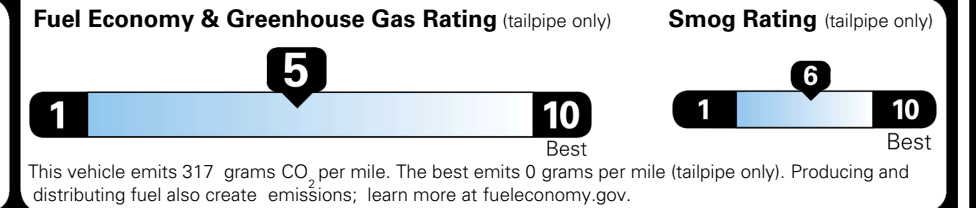

EPA DOT Fuel Economy and Environment

Gasoline Vehicle

You spend \$250 more in fuel costs over 5 years compared to the average new vehicle.

Annual fuel cost \$1,750

Actual results will vary for many reasons, including driving conditions and how you drive and maintain your vehicle. The average new vehicle gets 29 MPG and costs \$8,500 to fuel over 5 years. Cost estimates are based on 15,000 miles per year at \$ 3.30 per gallon. MPGe is miles per gasoline gallon equivalent. Vehicle emissions are a significant cause of climate change and smog.