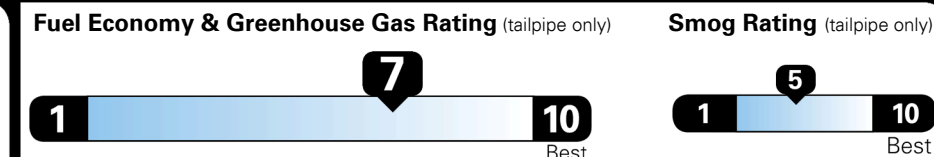

You save
$1,000
in fuel costs
over 5 years
compared to the
average new vehicle.

Annual fuel cost
$1,300