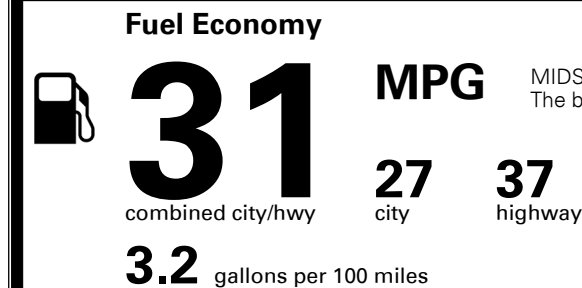

EPA DOT Fuel Economy and Environment

Gasoline Vehicle